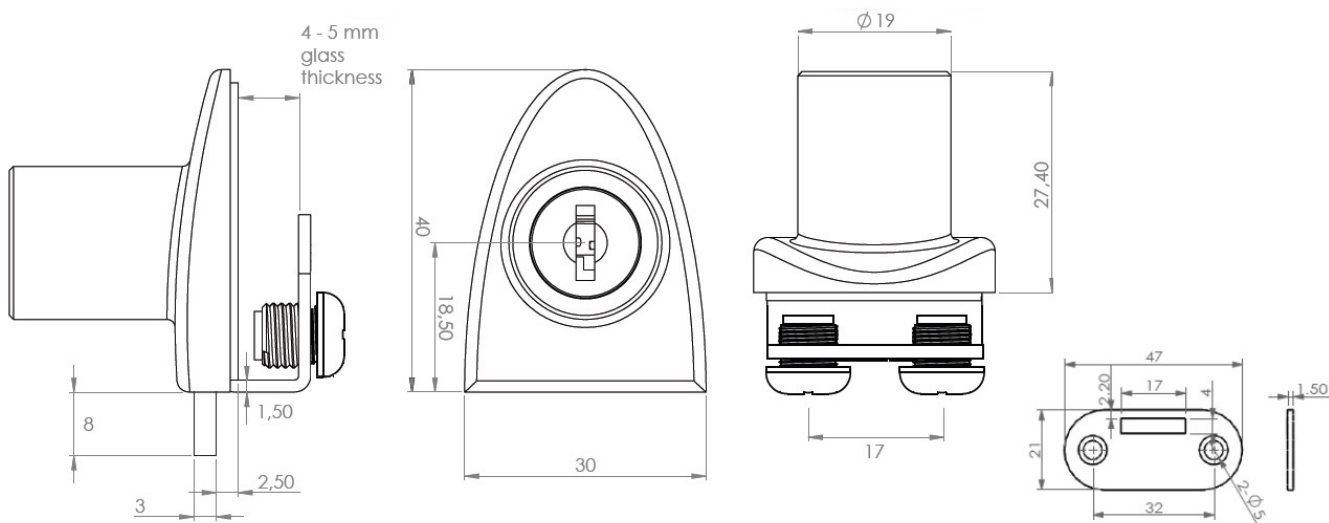

PRODUCT SHEET

Description:

Glass Door Lock "Badge", F/Single Doors, Gold Plated, W/SISO Oval Metal Key, 400 KD,W/2 ABS Screws W/PVC Tip, 1 GPL, Flat Oval Metal Striking Plate, f/Glass Thickness 4-5mm

Item number:

14.09.503-0

Units	Box	Carton	HS Code	Barcode
Pcs.	12	240	8301300000	
				5704866048583

SISO A/S

Mileparken 11
DK-2740 Skovlunde
Denmark
VAT: DK 24786013

Phone +45 45 830 900

www.siso.dk
siso@siso.dk

Danske Bank
Nytorv Branch
Copenhagen
SWIFT: DABADKKK

Account no.
4180 3112 112936
IBAN Account
DK7230003112112936